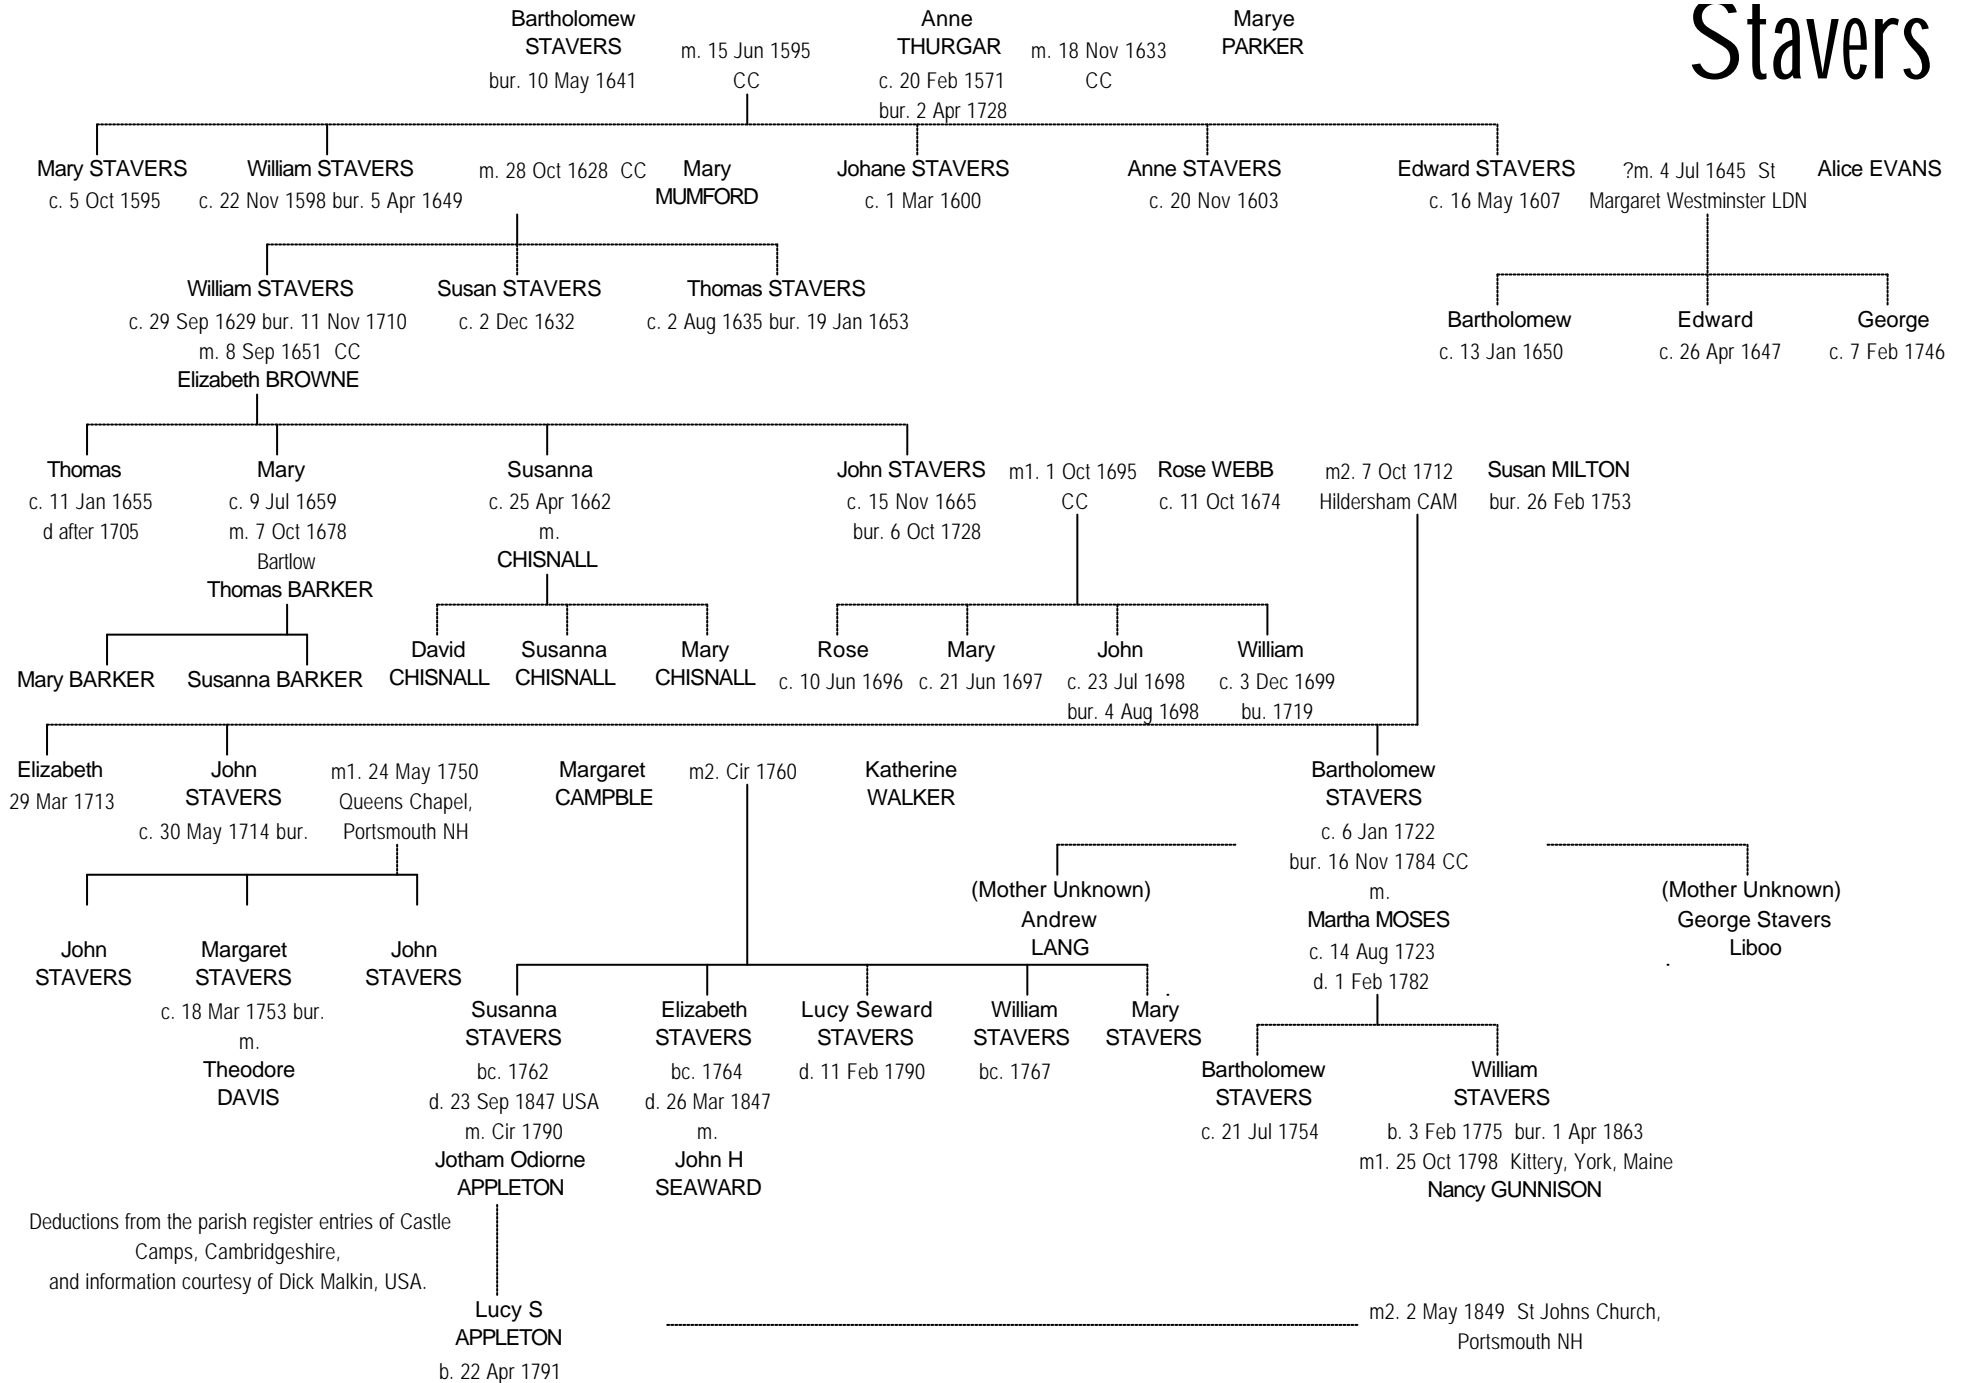

# Stavers

Deductions from the parish register entries of Castle Camps, Cambridgeshire, and information courtesy of Dick Malkin, USA.